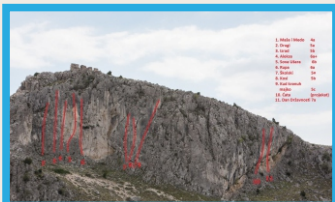

ROCK CLIMBING. Rental of equipment and instructors for rock climbing height 15-30 m (includes 2 instructors, climbing equipment, duration at least 2 hours or by arrangement) from **30 BAM**. In addition we offer climbing for children on stone wall **5,00 BAM**

DŽIP SAFARI.

Obilazak okolnih planina otvorenim džipom sa obilaskom vojnih utvrda i podzemnih objekata. **50 KM po osobi**