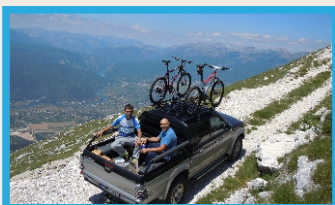

JEEP SAFARI.

A tour of the surrounding mountains in an open jeep with a tour of military fortifications and underground facilities. **50 BAM** per person

Wi fi : adrenalin8
www.zipline.ba
Mob: 061 175 762